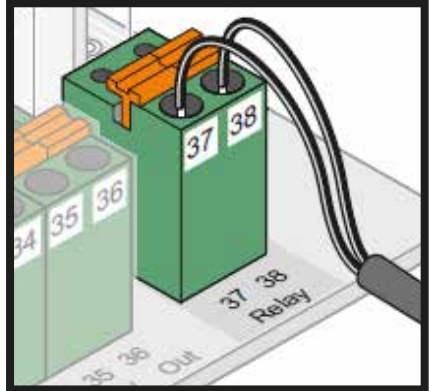

Twist 350  
Twist XL

\*Twist 350 / XL  
DIP 4: ON